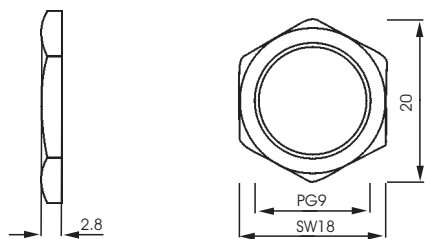

EURO-STYLE QUICK DISCONNECT ACCESSORIES

RMF 9