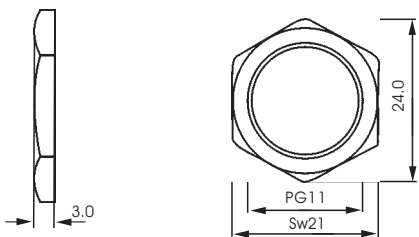

## Technical Data

Fixing nut for chassis plug PG.../9/11/13.5

Material: CuZn,brass,nickeled