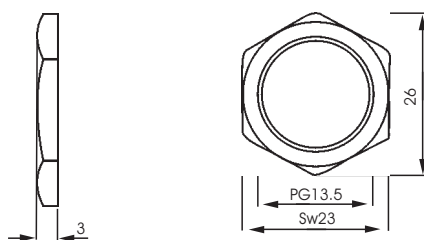

EURO-STYLE QUICK DISCONNECT ACCESSORIES

RMF 9

RMF 13.5

RMF11

Technical Data

Fixing nut for chassis plug PG.../9/11/13.5

Material: CuZn,brass,nickeled