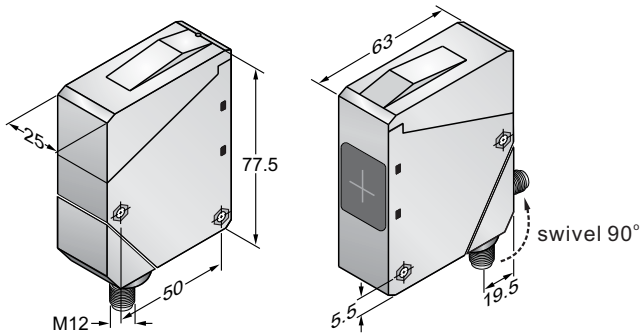

Dimensions (Unit: mm)

Sensor Type

Terminal Type

Quick Disconnect (0 or 90° settled)

Quick Disconnect (Swivel 90°)

Pigtail* Type

*: Please see **Pigtail Series** or our **Cables & Connectors** catalogue for more information.

Ag: RP76 SERIES

MB-7263 (Mounting bracket-optional)

Timer Mode Panel

Terminal Type