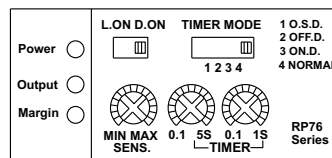

Dimensions (Unit: mm)

Sensor Type

Terminal Type

Quick Disconnect (0 or 90° settled)

Quick Disconnect (Swivel 90°)

Pigtail* Type

*: Please see **Pigtail Series** or our **Cables & Connectors** catalogue for more information.

Ag: RP76 SERIES

MB-7263 (Mounting bracket-optional)

Timer Mode Panel

Terminal Type