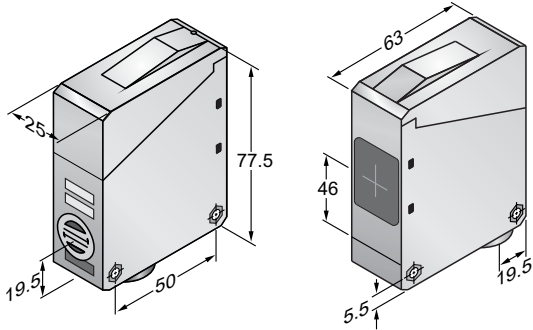

Dimensions (Unit: mm)

Sensor Type

Terminal Type

Quick Disconnect (0 or 90° settled)

Quick Disconnect (Swivel 90°)

Pigtail* Type

*: Please see **Pigtail Series** or our **Cables & Connectors** catalogue for more information.

Ag: RP76 SERIES

MB-7263 (Mounting bracket-optional)

Timer Mode Panel

Terminal Type