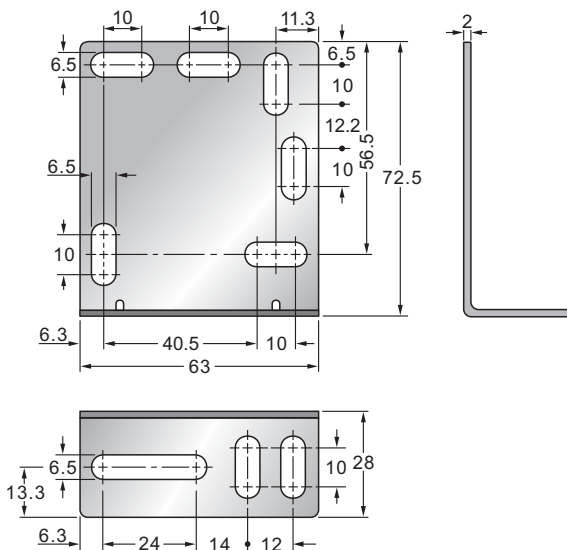

Dimensions (Unit: mm)

Sensor Type

Terminal Type

Quick Disconnect (0 or 90° settled)

Quick Disconnect (Swivel 90°)

Pigtail* Type

*: Please see **Pigtail Series** or our **Cables & Connectors** catalogue for more information.

Ag: RP76 SERIES

MB-7263 (Mounting bracket-optional)

Timer Mode Panel

Terminal Type