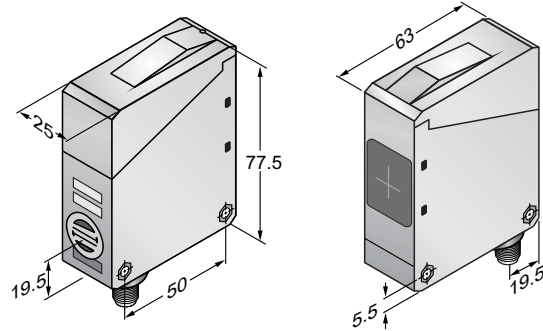

Dimensions (Unit: mm)

Sensor Type

Terminal Type

Quick Disconnect (0 or 90° settled)

Quick Disconnect (Swivel 90°)

Pigtail* Type

*: Please see **Pigtail Series** or our **Cables & Connectors** catalogue for more information.

Ag: RP76 SERIES

MB-7263 (Mounting bracket-optional)

Timer Mode Panel

Terminal Type