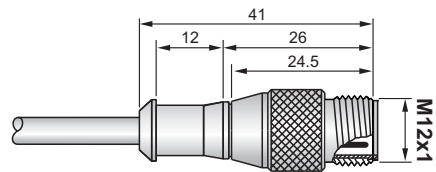

Dimensions (Unit: mm)

Sensor Type

Terminal Type

Quick Disconnect (0 or 90° settled)

Quick Disconnect (Swivel 90°)

Pigtail* Type

*: Please see **Pigtail Series** or our **Cables & Connectors** catalogue for more information.

Ag: RP76 SERIES

MB-7263 (Mounting bracket-optional)

Timer Mode Panel

Terminal Type