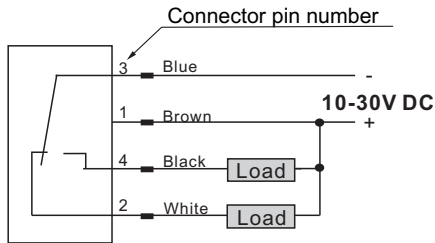

Connection Diagrams & Dimensions

Connection Diagrams

NPN output type

PNP output type

Emitter of Thru-beam Mode

4-Pin Pico-Style Connector

Dimensions (Unit: mm)

Retroreflective Mode/
Standard Diffuse Mode

Opposed Mode/
Convergent Modes

Flush-front profile Diffuse/
Divergent Diffuse Mode

Pigtail* Type

*: Please see **Pigtail Series** or our **Cables & Connectors** catalogue for more information.

MB-2722 (Sensor mounting bracket*-optional)