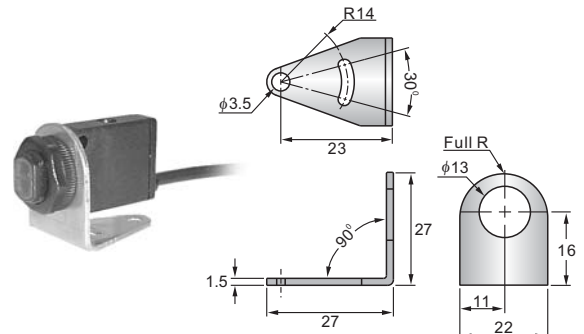

Connection Diagrams & Dimensions

Connection Diagrams

NPN output type

PNP output type

Emitter of Thru-beam Mode

4-Pin Pico-Style Connector

Dimensions (Unit: mm)

Retroreflective Mode/
Standard Diffuse Mode

Opposed Mode/
Convergent Modes

Flush-front profile Diffuse/
Divergent Diffuse Mode

Pigtail* Type

*: Please see **Pigtail Series** or our **Cables & Connectors** catalogue for more information.

MB-2722 (Sensor mounting bracket*-optional)

MB-2727 (Sensor mounting bracket*-optional)

*: Please see **Accessories** (Universal Mounting Brackets Series).