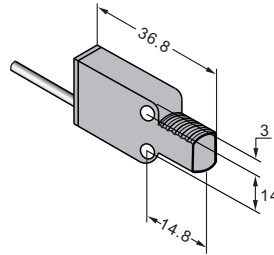

Connection Diagrams & Dimensions

Connection Diagrams

NPN output type

PNP output type

Emitter of Thru-beam Mode

4-Pin Pico-Style Connector

Dimensions (Unit: mm)

Retroreflective Mode/
Standard Diffuse Mode

Opposed Mode/
Convergent Modes

Flush-front profile Diffuse/
Divergent Diffuse Mode

Pigtail* Type

*: Please see **Pigtail Series** or our **Cables & Connectors** catalogue for more information.

MB-2722 (Sensor mounting bracket*-optional)