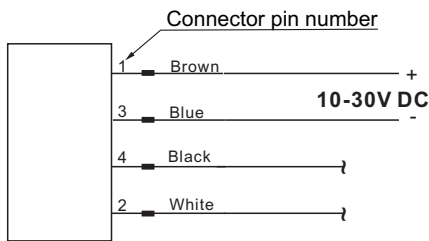

Connection Diagrams & Dimensions

Connection Diagrams

NPN output type

PNP output type

Emitter of Thru-beam Mode

4-Pin Pico-Style Connector

Dimensions (Unit: mm)

Retroreflective Mode/
Standard Diffuse Mode

Opposed Mode/
Convergent Modes

Flush-front profile Diffuse/
Divergent Diffuse Mode

Pigtail* Type

*: Please see **Pigtail Series** or our **Cables & Connectors** catalogue for more information.

MB-2722 (Sensor mounting bracket*-optional)