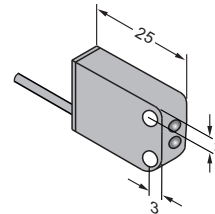

Flush-front profile Diffuse/
Divergent Diffuse Mode