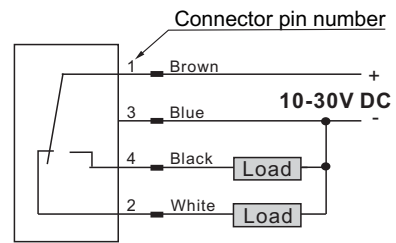

Connection Diagrams & Dimensions

Connection Diagrams

NPN output type

PNP output type

Emitter of Thru-beam Mode

4-Pin Pico-Style Connector

Dimensions (Unit: mm)

Retroreflective Mode/
Standard Diffuse Mode

Opposed Mode/
Convergent Modes

Flush-front profile Diffuse/
Divergent Diffuse Mode

Pigtail* Type

*: Please see **Pigtail Series** or our **Cables & Connectors** catalogue for more information.

MB-2722 (Sensor mounting bracket*-optional)