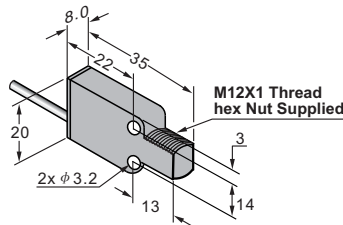

Connection Diagrams & Dimensions

Connection Diagrams

NPN output type

PNP output type

Emitter of Thru-beam Mode

4-Pin Pico-Style Connector

Dimensions (Unit: mm)

Retroreflective Mode/
Standard Diffuse Mode

Opposed Mode/
Convergent Modes

Flush-front profile Diffuse/
Divergent Diffuse Mode

Pigtail* Type

*: Please see **Pigtail Series** or our **Cables & Connectors** catalogue for more information.

MB-2722 (Sensor mounting bracket*-optional)