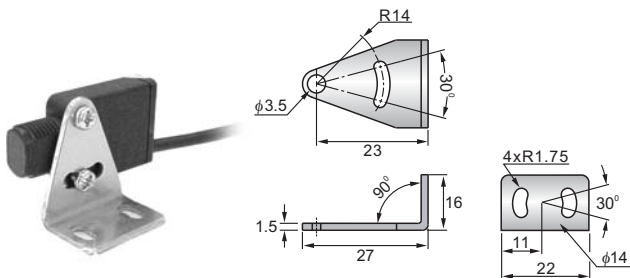

Connection Diagrams & Dimensions

Connection Diagrams

NPN output type

PNP output type

Emitter of Thru-beam Mode

4-Pin Pico-Style Connector

Dimensions (Unit: mm)

Retroreflective Mode/
Standard Diffuse Mode

Opposed Mode/
Convergent Modes

Flush-front profile Diffuse/
Divergent Diffuse Mode

Pigtail* Type

*: Please see **Pigtail Series** or our **Cables & Connectors** catalogue for more information.

MB-2722 (Sensor mounting bracket*-optional)

MB-2727 (Sensor mounting bracket*-optional)

*: Please see **Accessories** (Universal Mounting Brackets Series).