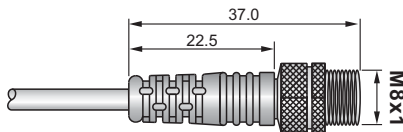

Connection Diagrams & Dimensions

Connection Diagrams

NPN output type

PNP output type

Emitter of Thru-beam Mode

4-Pin Pico-Style Connector

Dimensions (Unit: mm)

Retroreflective Mode/
Standard Diffuse Mode

Opposed Mode/
Convergent Modes

Flush-front profile Diffuse/
Divergent Diffuse Mode

Pigtail* Type

*: Please see **Pigtail Series** or our **Cables & Connectors** catalogue for more information.

MB-2722 (Sensor mounting bracket*-optional)